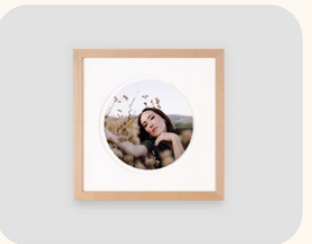

Circular Frames

$450 +

The circular print gives a contemporary feel to a timeless classic. Beautifully showcased in a circular cut mat, each print features hand-torn deckled edges on fine art deckled paper.