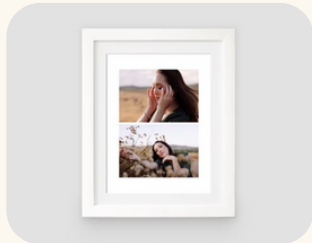

Matted Frame Collages

$210 +

Framed collages offer a unique way to display multiple images while retaining the timeless look of a classic matted frame. Printed on a high-quality paper offering bright clear colors with a subtle sheen.