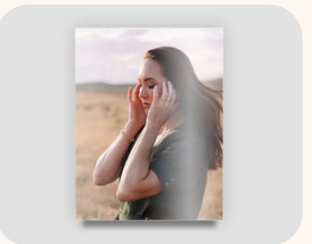

Metal Prints

$50 +

These metal prints represent a new medium for preserving photos. The ultra-hard scratch-resistant surface is waterproof, with dyes infused into the surface, creating almost magical luminescence.