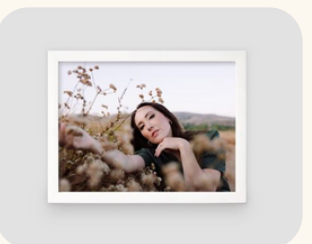

Basic Frames

$130 +

Photographic print with a semi-gloss finish, framed in a wooden box-style frame, permanently sealed with a black backing paper. Photos are centered with a white border around the image.