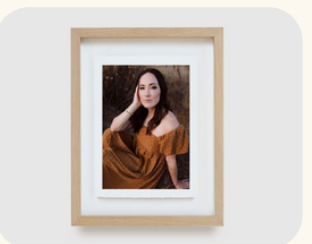

Float Frames

$162 +

An elevated piece with timeless appeal, the archival deckled edge print is delicately suspended inside the wooden frame that provides a true floating effect.