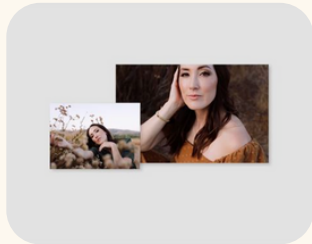

Print Product Catalog

Prints

$6 +

Printed on professional photo paper with a semi-gloss finish, for the highest quality long-lasting print.