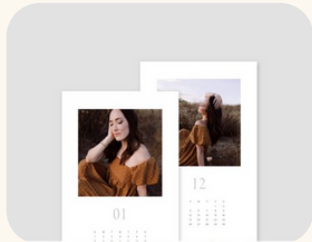

Print Product Catalog

Calendars

$41 +

These 12 month calendars are printed on matte paper with smooth gradations, true-to-life colors, and superior clarity these calendars will make your day any time of the year.