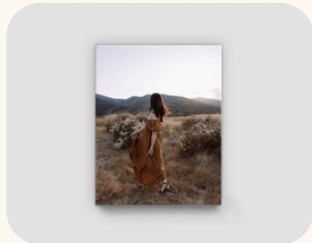

Canvas Prints

$118 +

These fine art canvas wraps are printed directly onto museum-quality canvas using archival ink. A sleek natural wrap creates beautiful image continuity, adding dimension to your photo.